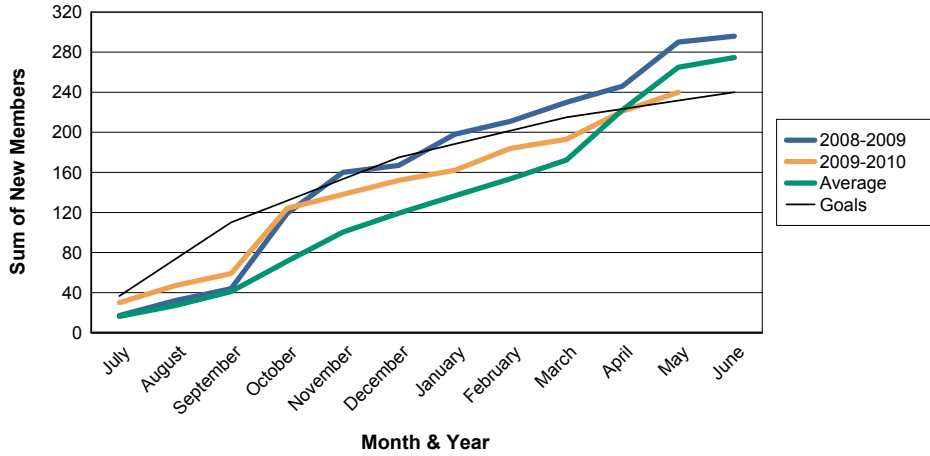

For District 301A2

Sum of Charter Members/ Month & Year

For District 301A2

3 Year Comparisons for GMT Constitutional Area 5

By GMT District

As of May 2010

Sum of New Members/ Month & Year

For District 301A2