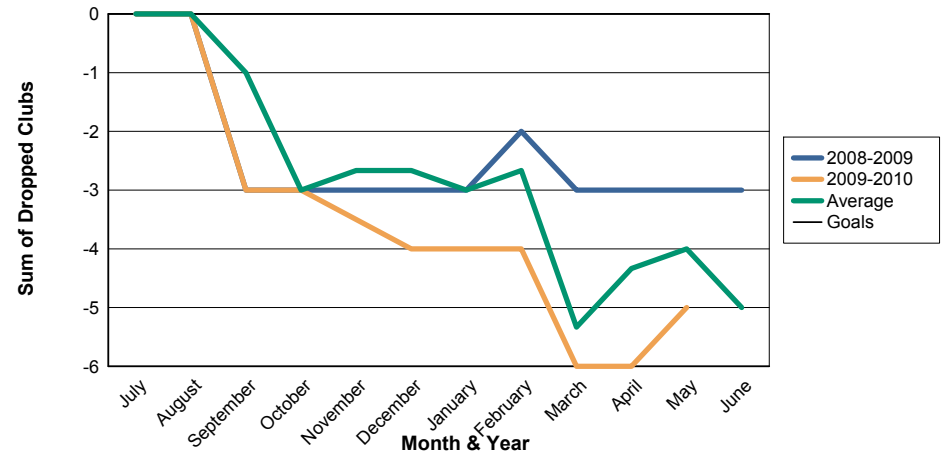

3 Year Comparisons for GMT Constitutional Area 5

By GMT District

As of May 2010

Sum of New Clubs/ Month & Year

For District 301A2

Sum of Dropped Clubs/ Month & Year

For District 301A2

Sum of Net Clubs/ Month & Year