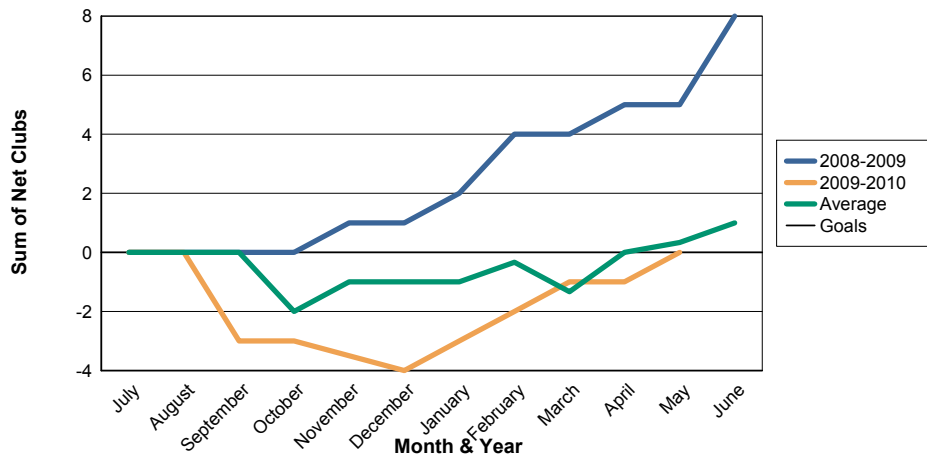

Sum of Net Clubs/ Month & Year

For District 301A2