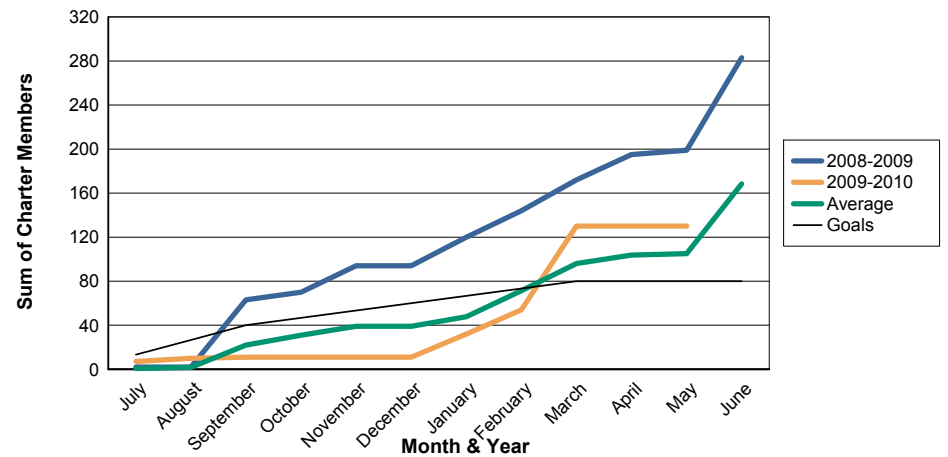

Sum of Charter Members/ Month & Year

For District 301A2