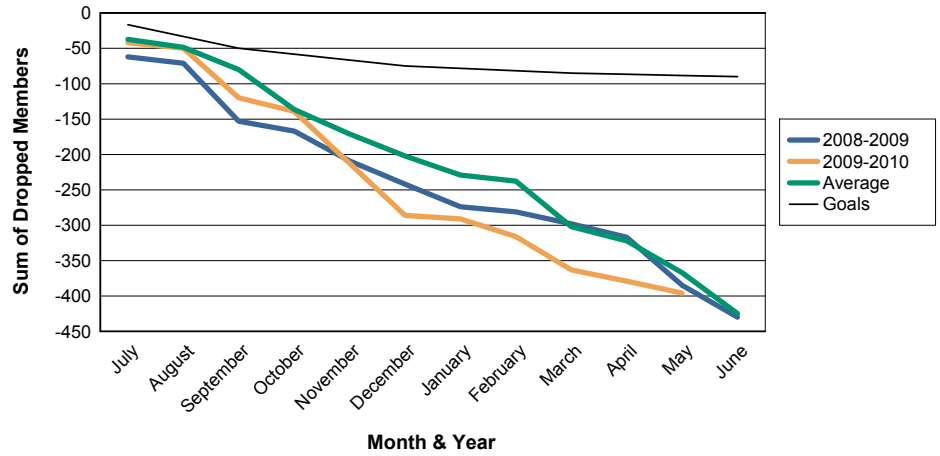

Sum of Dropped Members/ Month & Year

For District 301A2

Sum of Net Members/ Month & Year

For District 301A2