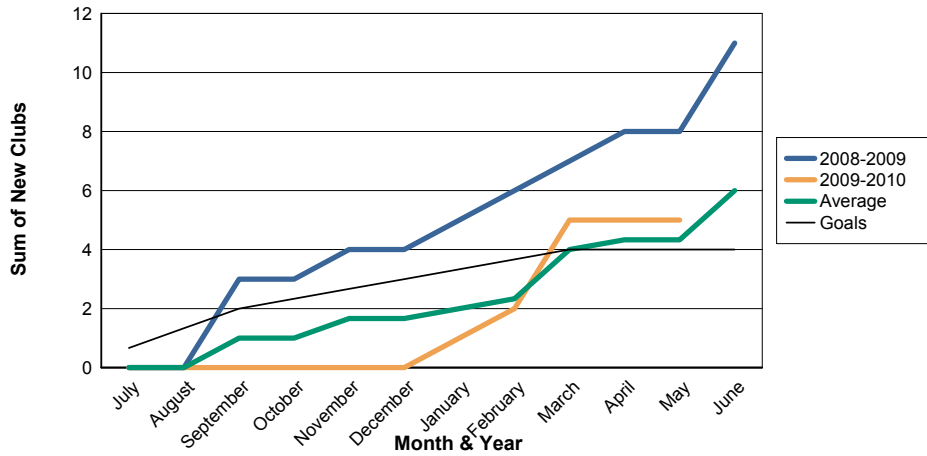

3 Year Comparisons for GMT Constitutional Area 5

By GMT District

As of May 2010

Sum of New Clubs/ Month & Year

For District 301A2

Sum of Dropped Clubs/ Month & Year

For District 301A2

Sum of Net Clubs/ Month & Year